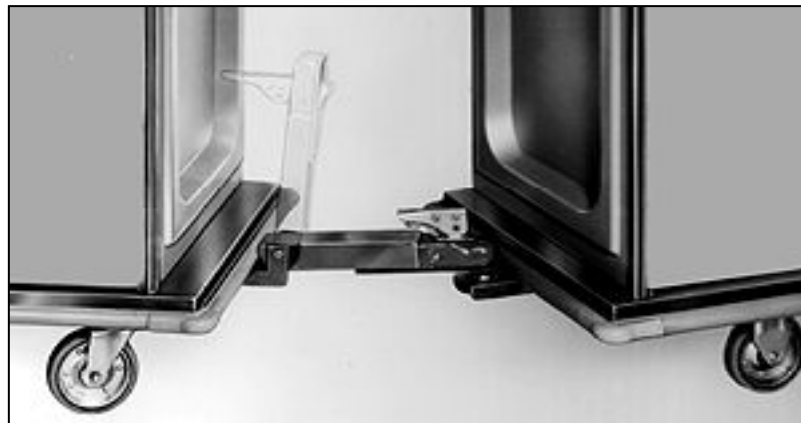

Tray Delivery Trucks

Please specify tray size and graphics color: Blue, Cranberry, Gray or Teal

* Indicates trucks designed specifically for 14" x 18" trays in Cream color, with no graphics.

Tray Delivery Trucks in Decora Colors		Ship Wt. / Lbs.	Price
TD-607-D	1 Door, 7 Trays	94	$ 6,576.00
TD-608-D	1 Door, 8 trays	100	6,818.00
TD-610-D	1 Door, 10 trays	144	7,046.00
TD-614-D	2 Doors, 14 Trays	176	7,596.00
TD-616-D	2 Doors, 16 Trays	182	7,838.00
TD-620-D	2 Doors, 20 Trays	213	8,082.00
TD-621-D	3 Doors, 21 Trays	258	9,541.00
TD-624-D	3 Doors, 24 Trays	270	9,867.00
TD-630-D	3 Doors, 30 Trays	282	10,192.00
Accessories (Optional Extra)			
All trucks are furnished with one pull handle and a full perimeter bumper.			
ACC-17	Pull handle on both sides	6	348.00
ACC-19	Door stay open device	0	134.00
ACC-21	Top perimeter railing	5	988.00
ACC-45	Vertical corner bumper (pair)	1	310.00
ACC-61	Caster brakes 6" (pair)	9	287.00
ACC-62	Caster brakes 8" (pair)	9	369.00
ACC-65	8" Casters poly in lieu of 6" poly	4	508.00
ACC-76	8" Carpet casters poly	4	508.00
ACC-77	6" SS non-corrosive casters	0	442.00
ACC-78	8" SS non-corrosive casters	4	731.00
ACC-80	Coupling device	4	1,692.00
ACC-84	Compartment drain, per compartment	0	388.00
ACC-85	Six 6" casters in lieu of four 6"	10	1,047.00
ACC-86	Six 8" casters in lieu of four 6"	14	2,090.00

Coupling Device