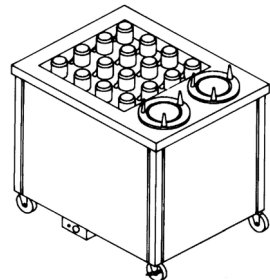

CM-2620-H

Cantilever Style - Unheated All Purpose	Size	Ship Wt. / Lbs.	Price
CM-1020-C	10" x 20"	90	3,492.00
CM-2020-C	20" x 20"	123	3,492.00
CM-2620-C (with 2 Saucer Dispensers)	20" x 20"	155	5,232.00
CM-2720-C (with 3 Saucer Dispensers)	20" x 20"	170	6,186.00
Accessories (Optional Extra)			
ACC-41 Caster brakes 4" and 5" (pair)		9	86.00
ACC-50 Full perimeter bumper		6	610.00
ACC-52 Replacement corner bumpers (4)		1	218.00
ACC-63 5" casters in lieu of 4"		2	189.00