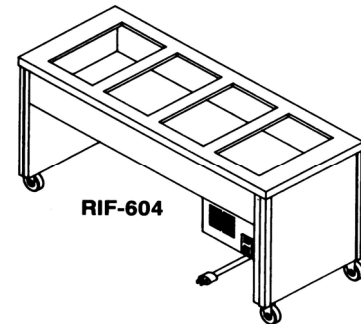

Cold Pan Slim Line Units 18" Wide			
RIF-612	2 pans, 57" long	230	Consult Factory
RIF-613	3 pans, 83" long	280	
RIF-614	4 pans, 109" long	330	
RIF-615	5 pans, 135" long	380	

Dessert and Salad Units			
RF-525	Refrigerated at 2 levels	850	Consult Factory
RF-515	Refrigerated at 2 levels	650	