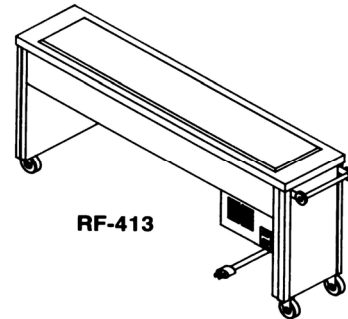

Frost Top Slim Line Units 18" Wide			
RF-412	2 pans, 57" long	270	Consult Factory
RF-413	3 pans, 83" long	320	
RF-414	4 pans, 109" long	370	
RF-415	5 pans, 135" long	420	

Cold Pan Regular Units 26" Wide			
RIF-602	2 pans, 41" long	230	Consult Factory
RIF-603	3 pans, 59" long	280	
RIF-604	4 pans, 77" long	330	
RIF-605	5 pans, 95" long	380	
RIF-606	6 pans, 113" long	430	
RIF-607	7 pans, 133" long	480