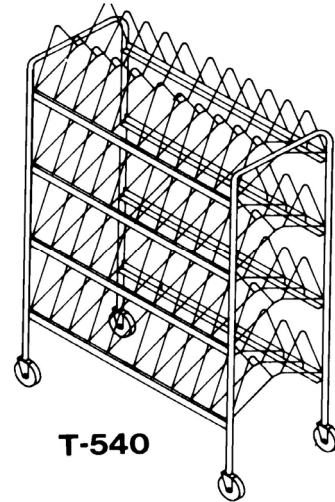

Tray Makeup Equipment Starters

Tray Starters	Ship Wt. / Lbs.	Price
T-560 Starter Caddy (SS pans included)	95	$ 4,224.00
T-563 Starter Caddy (SS pans included)	110	5,640.00
T-570 Starter Caddy for Straddling Conveyor (SS pans not included)	106	5,341.00
Full complement of SS pans for T-570, add	5	924.00
T-565 Overshelf Starter (pans not included)	50	2,492.00
Full complement of SS pans for T-565, add	5	681.00
T-566 Undershelf Starter (pans not included)	50	2,218.00
Full complement of SS pans for T-566, add	5	681.00
Accessories (Optional Extra)		
ACC-38 Circular bumpers (4)	4	336.00
PL-1520 Plastic dish box	2	101.00

Mega-Temp™ Caddy Rack for Plastic Underplates and Dome Covers		
T-540 4 Shelf (Full complement of cradles included)	101	3,442.00
T-545 5 Shelf (Full complement of cradles included)	101	4,543.00
Accessories (Optional Extra)		
ACC-26 Extra Plastisol cradles, each, (2 required per shelf)	3	254.00
ACC-38 Circular bumpers (4)	4	336.00

T-540