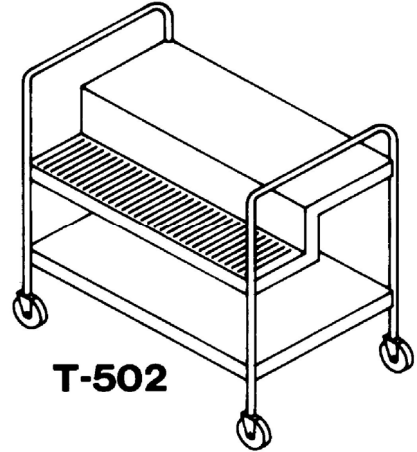

**Tray Makeup Equipment
Coffee and Bread**

Urn Stands		
T-504 Single Service	225	$ 9,233.00
T-604 Double Service	250	10,748.00
Accessories (Optional Extra)		
ACC-52 Replacement Corner Bumpers (4)	1	218.00

Dispenser Bread, Toast and Rolls		
T-790 Bread, Toast and Roll	88	3,268.00
Accessories (Optional Extra)		
ACC 38 Circular bumpers (4)	4	336.00
ACC 41 Caster brakes 4 and 5 (pair)	9	86.00

Beverage Caddy		
T-502 with dropped drain pan for pitcher filling.	85	3,178.00
Accessories (Optional Extra)		
ACC-38 Circular bumpers (4)	4	336.00
ACC-41 Caster brakes 4" and 5" (pair)	9	86.00
ACC-63 5" Casters in lieu of 4"	2	189.00
PL-1520 Plastic dish box	2	101.00

T-502