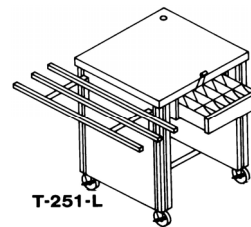

Transfer and Storage Equipment

page 5 of 6

Revolving Pot Rack (Only)	Ship Wt. / Lbs.	Price
T-247-P Pot rack	50	$ 2,274.00

Utensil Caddy		
T-247 Caddy for utensils with revolving pot rack	140	4,924.00

Kitchen Caddy		
T-249-A Kitchen Caddy	229	2,881.00
Upon request, this model is available on legs instead of casters at the same price.		

Rack Caddy for Cups, Bowls and Glasses		
T-50 Rack Caddy	43	1,320.00
Accessories (Optional Extra)		
ACC-38 Circular bumpers (4)	4	336.00

Bussing Caddy		
T-209 Bussing Caddy, including all accessories listed in catalog	97	2,379.00
T-214 Bussing Caddy	107	4,027.00
Accessories (Optional Extra)		
ACC-38 Circular bumpers (4)	4	336.00
PL-1520 Plastic dish box	2	101.00

Cashier Caddys		
T-251-L Tray Slide on left	143	7,133.00
T-251-R Tray Slide on right	143	7,133.00
T-251-L-R Tray Slide on both sides	168	8,409.00
T-256-L Tray Slide on left	143	6,949.00
T-256-R Tray Slide on right	143	6,949.00
T-256-L-R Tray Slide on both sides	168	8,230.00

Condiment Caddys		
T-330 Condiment Caddy, mobile	100	5,729.00
T-331 Condiment Caddy, table model	20	3,124.00
Both models include 6 plastic condiment jars		
Accessories (Optional Extra)		
ACC-36 Napkin dispenser (each)	1	157.00
ACC-37 Auxiliary fold away shelf	23	570.00
ACC-38 Circular bumpers (4)	4	336.00
ACC-39 Ladle (each)	1	71.00
ACC-40 Nameplate (each)	1	57.00