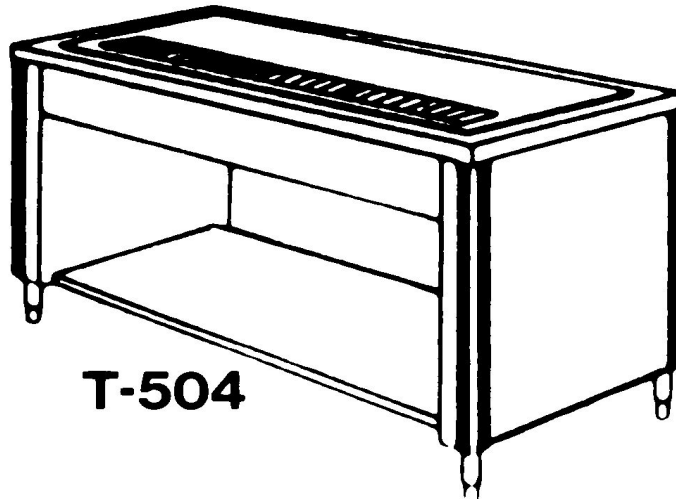

**Tray Makeup Equipment
Coffee and Bread**

Urn Stands		
T-504 Single Service	225	$ 9,233.00
T-604 Double Service	250	10,748.00
Accessories (Optional Extra)		
ACC-52 Replacement Corner Bumpers (4)	1	218.00

Dispenser Bread, Toast and Rolls		
T-790 Bread, Toast and Roll	88	3,268.00
Accessories (Optional Extra)		
ACC 38 Circular bumpers (4)	4	336.00
ACC 41 Caster brakes 4 and 5 (pair)	9	86.00

Beverage Caddy		
T-502 with dropped drain pan for pitcher filling.	85	3,178.00
Accessories (Optional Extra)		
ACC-38 Circular bumpers (4)	4	336.00
ACC-41 Caster brakes 4" and 5" (pair)	9	86.00
ACC-63 5" Casters in lieu of 4"	2	189.00
PL-1520 Plastic dish box	2	101.00

T-504