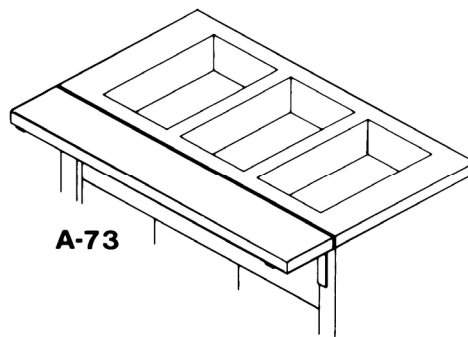

Accessories for Cold Food Caddys

Workshelf	Ship Wt. / Lbs.	Price
A-72 for 2 Well, 26" Wide Model	9	$ 1,240.00
A-73 for 3 Well, 26" Wide Model	12	1,288.00
A-74 for 4 Well, 26" Wide Model	15	1,334.00
A-71 for 5 Well, 26" Wide Model	18	1,379.00
A-90 for 2 Well, 18" Wide Model	9	1,288.00
A-91 for 3 Well, 18" Wide Model	12	1,354.00

Push Handle		
A-15 for 26" Wide Unit	3	499.00
A-16 for 18" Wide Unit	2	499.00

Undershelf		
A-92 for 2 Well, 26" Wide Model	9	1,069.00
A-93 for 3 Well, 26" Wide Model	12	1,202.00
A-94 for 4 Well, 26" Wide Model	15	1,334.00
A-97 for 5 Well, 26" Wide Model	18	1,467.00
A-95 for 2 Well, 18" Wide Model	9	1,079.00
A-96 for 3 Well, 18" Wide Model	12	1,211.00

Overshelf		
A-64 for 2 Well, 26" Wide Model	8	1,459.00
A-65 for 3 Well, 26" Wide Model	10	1,510.00
A-66 for 4 Well, 26" Wide Model	12	1,566.00
A-63 for 5 Well, 26" Wide Model	14	1,620.00
A-86 for 2 Well, 18" Wide Model	8	1,510.00
A-87 for 3 Well, 18" Wide Model	10	1,704.00

Sneeze Protector (includes Overshelf)		
A-60 for 2 Well, 26" Wide Model	10	2,898.00
A-61 for 3 Well, 26" Wide Model	13	3,013.00
A-62 for 4 Well, 26" Wide Model	16	3,127.00
A-83 for 5 Well, 26" Wide Model	19	3,242.00
A-84 for 2 Well, 18" Wide Model	12	3,013.00
A-85 for 3 Well, 18" Wide Model	13	3,398.00

Accessories (Optional Extra)		

A-73