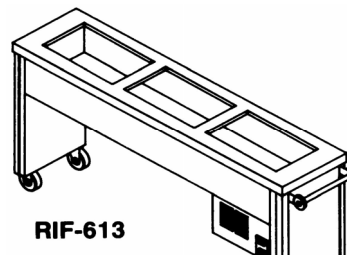

Cold Pan Slim Line Units 18" Wide			
RIF-612	2 pans, 57" long	230	Consult Factory
RIF-613	3 pans, 83" long	280	
RIF-614	4 pans, 109" long	330	
RIF-615	5 pans, 135" long	380	

Dessert and Salad Units			
RF-525	Refrigerated at 2 levels	850	Consult Factory
RF-515	Refrigerated at 2 levels	650	