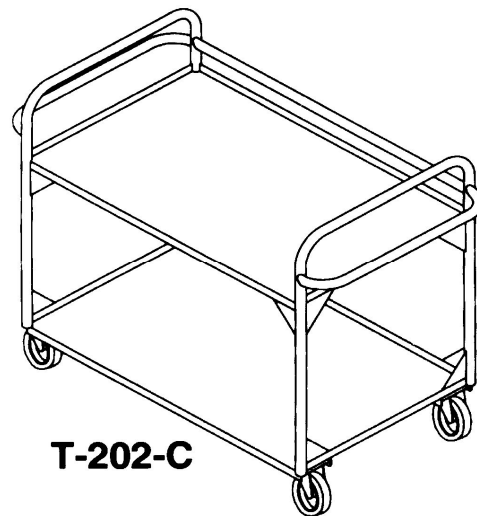

Transfer and Storage Equipment for Correctional Institutions

Utility Caddy	Ship Wt. / Lbs.	Price
T-202-C Two Shelf, Open Type	230	Consult Factory

Pan Transport Cabinet	Ship Wt. / Lbs.	Price
T-1220-C Capacity, 36 pans	500	Consult Factory

Vertical Tray Drying Rack	Ship Wt. / Lbs.	Price
T-1310-C Capacity, 112 trays	350	Consult Factory

T-202-C