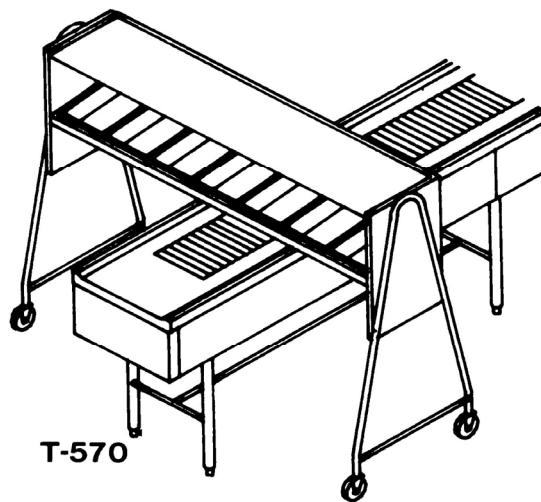

Tray Makeup Equipment Starters

Tray Starters	Ship Wt. / Lbs.	Price
T-560 Starter Caddy (SS pans included)	95	$ 4,224.00
T-563 Starter Caddy (SS pans included)	110	5,640.00
T-570 Starter Caddy for Straddling Conveyor (SS pans not included)	106	5,341.00
Full complement of SS pans for T-570, add	5	924.00
T-565 Overshelf Starter (pans not included)	50	2,492.00
Full complement of SS pans for T-565, add	5	681.00
T-566 Undershelf Starter (pans not included)	50	2,218.00
Full complement of SS pans for T-566, add	5	681.00
Accessories (Optional Extra)		
ACC-38 Circular bumpers (4)	4	336.00
PL-1520 Plastic dish box	2	101.00

Mega-Temp™ Caddy Rack for Plastic Underplates and Dome Covers		
T-540 4 Shelf (Full complement of cradles included)	101	3,442.00
T-545 5 Shelf (Full complement of cradles included)	101	4,543.00
Accessories (Optional Extra)		
ACC-26 Extra Plastisol cradles, each, (2 required per shelf)	3	254.00
ACC-38 Circular bumpers (4)	4	336.00

T-570