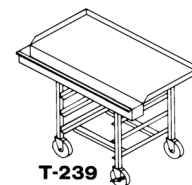

Transfer and Storage Equipment

page 4 of 5

Silver Sorting Caddy		Ship Wt. / Lbs.	Price
T-239	Silver sorting table, mobile	100	$ 4,724.00