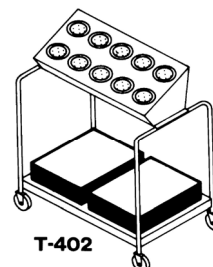

Tray and Silver Caddys			
T-402	45" high	70	2,246.00
T-404	35" high	61	2,246.00
T-414	48" high	47	1,978.00
Accessories (Optional Extra)			
ACC-36	Napkin dispenser (each)	1	157.00
ACC-37	Auxiliary fold away shelf	23	570.00
ACC-38	Circular bumpers (4)	4	336.00
ACC-41	Caster brakes 4" and 5" (pair)	9	86.00
ACC-47	Vinyl drape cover, all models	1	Consult Factory
ACC-49	Plastic cutlery cylinder	1	47.00