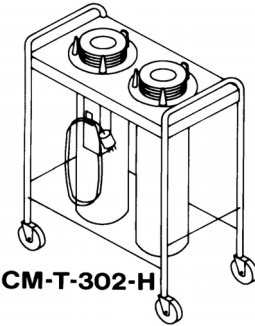

CADDY MAGIC™ Self-Leveling Dispensers Heated - Open Style for Plates, Bowls, and Saucers

Caster brakes (pair) are standard for all heated models.

Two Dispensers	Max. Dish Dia.	Ship Wt. / Lbs.	Price
CM-T-102-H	5 3/4"	70	\$ 5,973.00
CM-T-202-H	7 1/4"	80	6,027.00
CM-T-302-H	9 1/2"	90	6,086.00
CM-T-402-H	10 1/8"	100	6,143.00
CM-T-502-H	12"	110	6,682.00