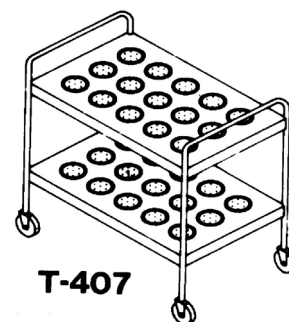

Transfer and Storage Equipment

page 3 of 6

Utility Open Type Caddys A Series		Length	Ship Wt. / Lbs.	Price
T-202-A	Two Shelf Caddy	34"	60	$ 1,107.00
T-203-A	Three Shelf Caddy	34"	75	1,310.00
T-204-A	Four Shelf Caddy	34"	90	1,514.00
T-205-A	Five Shelf Caddy	34"	105	1,718.00

Utility Caddys B Series				
T-202-B	Two Shelf Caddy	38"	65	1,643.00
T-203-B	Three Shelf Caddy	38"	82	2,189.00
T-204-B	Four Shelf Caddy	38"	99	2,736.00
T-205-B	Five Shelf Caddy..	38"	116	3,282.00
Accessories (Optional Extra)				
ACC-38	Circular bumpers (4)		4	336.00
ACC-41	Caster brakes 4" and 5" (pair)		9	86.00
ACC-63	5" Casters in lieu of 4"		2	189.00
PL-1520	Plastic dish box		2	101.00

Utility Tray Makeup Table				
TF-600	52" x 22"		400	7,818.00
TF-610	58" x 18" Slim Line		375	7,818.00
Accessories (Optional Extra)				
A-16	Pushhandle, 18" Wide		2	499.00
A-69	Trayslide, 26" Wide		12	1,101.00
A-88	Trayslide, 18" Wide		9	1,101.00
A-73	Workshelf, 26" Wide		12	1,288.00
A-90	Workshelf, 18" Wide		9	1,288.00
A-65	Overshelf, 26" Wide		10	1,510.00
A-86	Overshelf, 18" Wide		8	1,510.00
A-61	Sneeze Protector, 26" Wide		13	3,013.00
A-84	Sneeze Protector, 18" Wide		12	3,013.00
ACC-52	Replacement Corner Bumpers (4)		1	218.00

Silver Caddys				
T-305	Bulk Silver Caddy, complete with 8 Silver Pans, 4 per shelf		62	2,443.00
T-407	Bulk Silver Caddy (30 Cutlery Cylinders not included)		65	2,614.00
Accessories (Optional Extra)				
ACC-38	Circular bumpers (4)		4	336.00
ACC-41	Caster brakes 4" and 5" (pair)		9	86.00
ACC-42	Cover for two shelves (Model T-305 Only)		10	1,729.00
ACC-47	Vinyl drape cover, all models		5	Consult Factory
ACC-49	Plastic cutlery cylinder		1	47.00

T-407