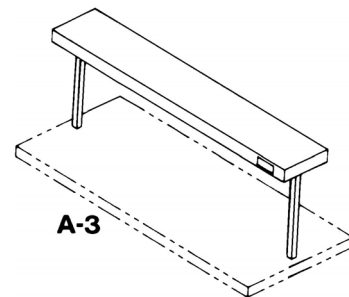

Accessories for Hot Food Caddys

page 1 of 2

Trayslide		Ship Wt. / Lbs.	Price
A-68	for 2 Well, 26" Wide Model	9	$ 1,036.00
A-69	for 3 Well, 26" Wide Model	12	1,101.00
A-70	for 4 Well, 26" Wide Model	15	1,170.00
A-67	for 5 Well, 26" Wide Model	18	1,236.00
A-88	for 2 Well, 18" Wide Model	9	1,101.00
A-89	for 3 Well, 18" Wide Model	12	1,240.00

Workshelf			
A-72	for 2 Well, 26" Wide Model	9	1,240.00
A-73	for 3 Well, 26" Wide Model	12	1,288.00
A-74	for 4 Well, 26" Wide Model	15	1,334.00
A-71	for 5 Well, 26" Wide Model	18	1,379.00
A-90	for 2 Well, 18" Wide Model	9	1,288.00
A-91	for 3 Well, 18" Wide Model	12	1,354.00

Extra Outlet for Mobile Dish Warmer			
A-6	for All models 10 Amp 120 V	1	1,481.00
A-7	for All models 6 Amp 240 V	1	1,481.00

Infra-Red Warmers			
A-1	for 2 Well, 26" Wide Model 800W	5	3,514.00
A-2	for 3 Well, 26" Wide Model 1110W	7	3,307.00
A-2	for 2 Well, 18" Wide Model 1110W	7	3,307.00
A-3	for 4 Well, 26" Wide Model 1600W	7	3,677.00
A-3	for 3 Well, 18" Wide Model 1600W	7	3,677.00
A-3	for 6 Well 33" Wide Model 1725W	7	3,677.00

Push Handles			
A-13	for 33" Wide Unit	4	499.00
A-15	for 26" Wide Unit	3	499.00
A-16	for 18" Wide Unit	2	499.00

Undershelf			
A-92	for 2 Well, 26" Wide Model	9	1,069.00
A-93	for 3 Well, 26" Wide Model	12	1,202.00
A-94	for 4 Well, 26" Wide Model	15	1,334.00
A-95	for 2 Well, 18" Wide Model	9	1,079.00
A-96	for 3 Well, 18" Wide Model	12	1,211.00
A-97	for 5 Well, 26" Wide Model	18	1,467.00

Manifolded Drains			
A-98	Manifolded Drains, base price		643.00
Add, per well		3	440.00

A-3