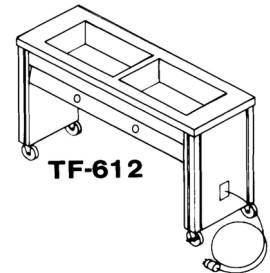

TF-612

Enclosed Type Warming Cabinet Under		
TF-622 Hot Food Caddy, 2 Well	390	13,667.00
TF-623 Hot Food Caddy, 3 Well	480	17,021.00
TF-624 Hot Food Caddy, 4 Well	530	20,378.00
TF-625 Hot Food Caddy, 5 Well	580	23,736.00
TF-626 Hot Food Caddy, 6 Well	630	27,091.00