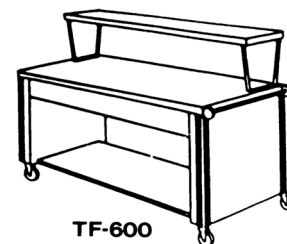

TF-600

Utility Tray Makeup Table				
TF-600	52" x 22"		400	7,818.00
TF-610	58" x 18" Slim Line		375	7,818.00
Accessories (Optional Extra)				
A-16	Pushhandle, 18" Wide		2	499.00
A-69	Trayslide, 26" Wide		12	1,101.00
A-88	Trayslide, 18" Wide		9	1,101.00
A-73	Workshelf, 26" Wide		12	1,288.00
A-90	Workshelf, 18" Wide		9	1,288.00
A-65	Overshelf, 26" Wide		10	1,510.00
A-86	Overshelf, 18" Wide		8	1,510.00
A-61	Sneeze Protector, 26" Wide		13	3,013.00
A-84	Sneeze Protector, 18" Wide		12	3,013.00
ACC-52	Replacement Corner Bumpers (4)		1	218.00