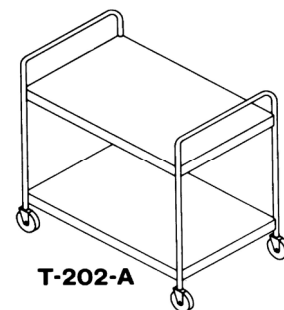

Tray Caddys	Size		
T-201-A Tray Caddy	14" x 18"	54	1,032.00
T-201-B Tray Caddy	16" x 22"	60	1,334.00
Accessories (Optional Extra)			
ACC-38	Circular bumpers (4)	4	336.00

Rack Caddy	Size		
T-22 Rack Caddy	20" x 20"	35	1,011.00
Accessories (Optional Extra)			
ACC-50	Full perimeter bumper	6	610.00
ACC-52	Replacement corner bumpers (4)	1	218.00

Transfer and Storage Equipment

page 3 of 6

Utility Open Type Caddys A Series		Length	Ship Wt. / Lbs.	Price
T-202-A	Two Shelf Caddy	34"	60	\$ 1,107.00
T-203-A	Three Shelf Caddy	34"	75	1,310.00
T-204-A	Four Shelf Caddy	34"	90	1,514.00
T-205-A	Five Shelf Caddy	34"	105	1,718.00