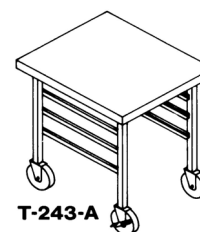

Slicer Caddy			
T-243-A	Slicer Caddy, 30" high	95	2,632.00
T-243-B	Slicer Caddy, 26" high	95	2,632.00
Accessories (Optional Extra)			
ACC-90	Electrical cord hanger	5	274.00
ACC-94	Extra pan slide	5	182.00
ACC-95	Cross bracing	5	182.00