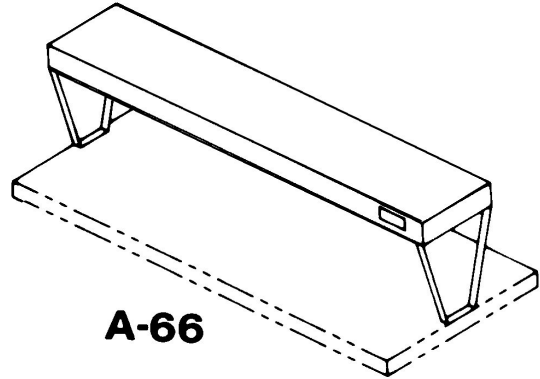

Accessories for Hot Food Caddys

page 2 of 2

Overshelf		Ship Wt. / Lbs.	Price
A-64	for 2 Well, 26" Wide Model	8	$ 1,459.00
A-65	for 3 Well, 26" Wide Model	10	1,510.00
A-66	for 4 Well, 26" Wide Model	12	1,566.00
A-63	for 5 Well, 26" Wide Model	14	1,620.00
A-86	for 2 Well, 18" Wide Model	8	1,510.00
A-87	for 3 Well, 18" Wide Model	10	1,704.00

Sneeze Protector (includes Overshelf)			
A-60	for 2 Well, 26" Wide Model	10	2,898.00
A-61	for 3 Well, 26" Wide Model	13	3,013.00
A-62	for 4 Well, 26" Wide Model	16	3,127.00
A-83	for 5 Well, 26" Wide Model	19	3,242.00
A-84	for 2 Well, 18" Wide Model	12	2,712.00
A-85	for 3 Well, 18" Wide Model	13	3,398.00

A-66

Modesty Panel			
A-31	for 2 Well, 26" Wide Model	10	808.00
A-32	for 3 Well, 26" Wide Model	11	874.00
A-33	for 4 Well, 26" Wide Model	12	943.00
A-34	for 5 Well, 26" Wide Model	13	1,013.00
A-35	for 2 Well, 18" Wide Model	14	1,069.00
A-36	for 3 Well, 18" Wide Model	15	1,134.00

Accessories (Optional Extra)			
ACC-22	Removable well liner	3	357.00
ACC-52	Replacement corner bumpers	1	218.00
ACC-90	Cord Hanger	5	274.00