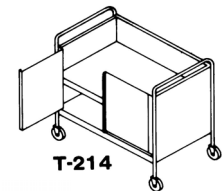

Transfer and Storage Equipment

page 5 of 6

Revolving Pot Rack (Only)	Ship Wt. / Lbs.	Price
T-247-P Pot rack	50	$ 2,274.00

Utensil Caddy		
T-247 Caddy for utensils with revolving pot rack	140	4,924.00

Kitchen Caddy		
T-249-A Kitchen Caddy	229	2,881.00
Upon request, this model is available on legs instead of casters at the same price.		

Rack Caddy for Cups, Bowls and Glasses		
T-50 Rack Caddy	43	1,320.00
Accessories (Optional Extra)		
ACC-38 Circular bumpers (4)	4	336.00

Bussing Caddy		
T-209 Bussing Caddy, including all accessories listed in catalog	97	2,379.00
T-214 Bussing Caddy	107	4,027.00
Accessories (Optional Extra)		
ACC-38 Circular bumpers (4)	4	336.00
PL-1520 Plastic dish box	2	101.00

Cashier Caddys		
T-251-L Tray Slide on left	143	7,133.00
T-251-R Tray Slide on right	143	7,133.00
T-251-L-R Tray Slide on both sides	168	8,409.00
T-256-L Tray Slide on left	143	6,949.00
T-256-R Tray Slide on right	143	6,949.00
T-256-L-R Tray Slide on both sides	168	8,230.00

Condiment Caddys		
T-330 Condiment Caddy, mobile	100	5,729.00
T-331 Condiment Caddy, table model	20	3,124.00
Both models include 6 plastic condiment jars		
Accessories (Optional Extra)		
ACC-36 Napkin dispenser (each)	1	157.00
ACC-37 Auxiliary fold away shelf	23	570.00
ACC-38 Circular bumpers (4)	4	336.00
ACC-39 Ladle (each)	1	71.00
ACC-40 Nameplate (each)	1	57.00