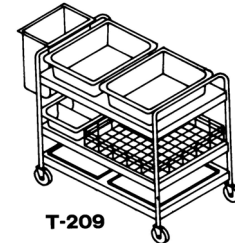

Transfer and Storage Equipment

page 5 of 6

Revolving Pot Rack (Only)	Ship Wt. / Lbs.	Price
T-247-P Pot rack	50	$ 2,274.00

Utensil Caddy		
T-247 Caddy for utensils with revolving pot rack	140	4,924.00

Kitchen Caddy		
T-249-A Kitchen Caddy	229	2,881.00
Upon request, this model is available on legs instead of casters at the same price.		

Rack Caddy for Cups, Bowls and Glasses		
T-50 Rack Caddy	43	1,320.00
Accessories (Optional Extra)		
ACC-38 Circular bumpers (4)	4	336.00

Bussing Caddy		
T-209 Bussing Caddy, including all accessories listed in catalog	97	2,379.00
T-214 Bussing Caddy	107	4,027.00
Accessories (Optional Extra)		
ACC-38 Circular bumpers (4)	4	336.00
PL-1520 Plastic dish box	2	101.00

Cashier Caddys		
T-251-L Tray Slide on left	143	7,133.00
T-251-R Tray Slide on right	143	7,133.00
T-251-L-R Tray Slide on both sides	168	8,409.00
T-256-L Tray Slide on left	143	6,949.00
T-256-R Tray Slide on right	143	6,949.00
T-256-L-R Tray Slide on both sides	168	8,230.00

Condiment Caddys		
T-330 Condiment Caddy, mobile	100	5,729.00
T-331 Condiment Caddy, table model	20	3,124.00
Both models include 6 plastic condiment jars		
Accessories (Optional Extra)		
ACC-36 Napkin dispenser (each)	1	157.00
ACC-37 Auxiliary fold away shelf	23	570.00
ACC-38 Circular bumpers (4)	4	336.00
ACC-39 Ladle (each)	1	71.00
ACC-40 Nameplate (each)	1	57.00