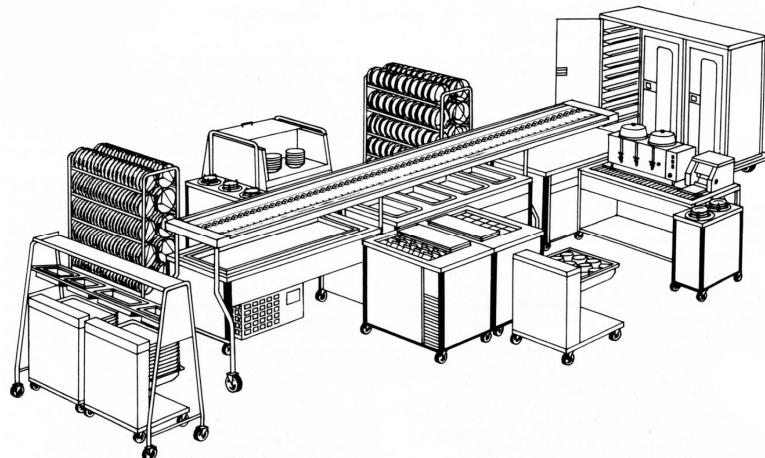

Effective January 1, 2025

Tray Makeup Conveyors

Feature Availability Checklist

For XL-Easy Reach, XL-1C, XL-2C and XL-U, please consult factory.

Add = Available, Add to base price n/a = Not Available Std = Standard Spec = Available, consult factory

Feature	RCF	SM-10	SWF	TM-10	TR-10	XL-1	XL-2	XL-S	XL-R
Stationary Model	Std	Std	Std	Std	Std	Std	Std	Std	Std
Mobile Model	Add	Add	Add	Spec	Add	Add	Add	Add	Add
Variable Speed Drive	n/a	Std	n/a	Std	Std	Std	Std	n/a	n/a
Drive Voltage Other Than 120V	n/a	Spec	n/a	Spec	Spec	Spec	Spec	n/a	n/a
Beltwasher, Automatic	n/a	n/a	n/a	Std	n/a	n/a	n/a	n/a	n/a
Beltwasher, Recirculating	n/a	n/a	n/a	Add	n/a	n/a	n/a	n/a	n/a
Beltwasher, Detergent Injection	n/a	n/a	n/a	Add	n/a	n/a	n/a	n/a	n/a
Wireway (Add Outlets)	Add	Add	Add	Std	Add	Add	Add	Add	Add
Cord and Plug (Mobile Only)	Add	Add	Add	Spec	Add	Add	Add	Add	Add
90 Degree Turn	Spec	n/a	Spec	Spec	Spec	Spec	Spec	Spec	Spec
T-565 Starter	Add	Add	Add	Add	Add	Add	Add	Add	Add
T-566 Starter	Add	Add	Add	Add	Add	Add	Add	Add	Add
ACC-2010 Side Shelf	Add	Add	Add	Add	Add	Add	Add	Add	Add
ACC-6015 Overshelf	Add	Add	Add	Add	Add	Add	Add	Add	Add
Bolted Field Joint	Add	Add	Add	Add	Add	Add	Add	Add	Add
Limit Switch	n/a	Std	n/a	Std	Std	Std	Std	n/a	n/a
Skirting	n/a	Add	n/a	Std	Std	n/a	n/a	n/a	n/a
Fluorescent Lights	n/a	n/a	n/a	n/a	n/a	Add	Add	Add	Add