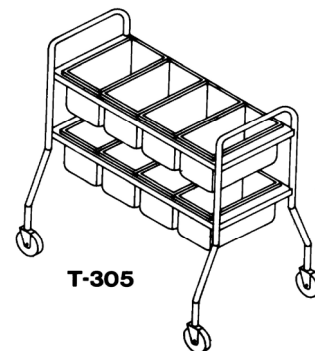

T-305

Silver Caddys				
T-305	Bulk Silver Caddy, complete with 8 Silver Pans, 4 per shelf		62	2,443.00
T-407	Bulk Silver Caddy (30 Cutlery Cylinders not included)		65	2,614.00
Accessories (Optional Extra)				
ACC-38	Circular bumpers (4)		4	336.00
ACC-41	Caster brakes 4" and 5" (pair)		9	86.00
ACC-42	Cover for two shelves (Model T-305 Only)		10	1,729.00
ACC-47	Vinyl drape cover, all models		5	Consult Factory
ACC-49	Plastic cutlery cylinder		1	47.00