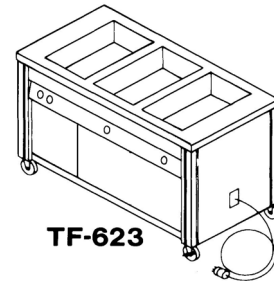

TF-623

Enclosed Type - Slim Line Warming Cabinet Under		
TF-632 Hot Food Caddy, 2 Well	380	14,579.00
TF-633 Hot Food Caddy, 3 Well	408	17,935.00
TF-634 Hot Food Caddy, 4 Well	436	21,290.00

6-Well Full Convenience		
TF-616 Hot Food Caddy, Open Type	696	24,318.00
TF-636 Hot Food Caddy, Enclosed Type	816	36,761.00