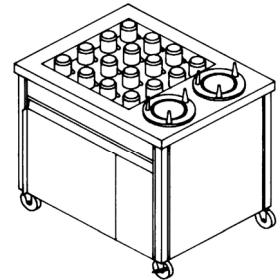

CM-2620-D

Cabinet Style - Heated All Purpose	Size	Ship Wt. / Lbs.	Price
CM-1020-H (without door)	10" x 20"	105	6,264.00
CM-2020-H (without door)	20" x 20"	120	6,264.00
CM-2620-H (without door, with 2 Saucer Dispensers)	20" x 20"	157	7,378.00
Accessories (Optional Extra)			
ACC-50 Full perimeter bumper		6	610.00
ACC-52 Replacement corner bumpers (4)		1	218.00
ACC-63 5" casters in lieu of 4"		2	189.00