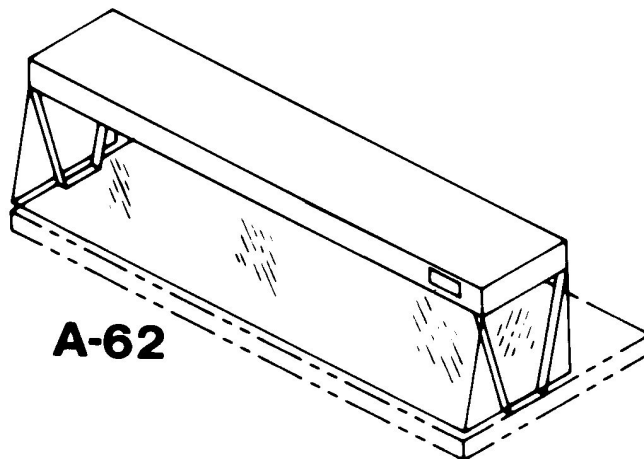

Accessories for Hot Food Caddys

page 2 of 2

Overshelf		Ship Wt. / Lbs.	Price
A-64	for 2 Well, 26" Wide Model	8	$ 1,459.00
A-65	for 3 Well, 26" Wide Model	10	1,510.00
A-66	for 4 Well, 26" Wide Model	12	1,566.00
A-63	for 5 Well, 26" Wide Model	14	1,620.00
A-86	for 2 Well, 18" Wide Model	8	1,510.00
A-87	for 3 Well, 18" Wide Model	10	1,704.00

Sneeze Protector (includes Overshelf)			
A-60	for 2 Well, 26" Wide Model	10	2,898.00
A-61	for 3 Well, 26" Wide Model	13	3,013.00
A-62	for 4 Well, 26" Wide Model	16	3,127.00
A-83	for 5 Well, 26" Wide Model	19	3,242.00
A-84	for 2 Well, 18" Wide Model	12	2,712.00
A-85	for 3 Well, 18" Wide Model	13	3,398.00

Modesty Panel			
A-31	for 2 Well, 26" Wide Model	10	808.00
A-32	for 3 Well, 26" Wide Model	11	874.00
A-33	for 4 Well, 26" Wide Model	12	943.00
A-34	for 5 Well, 26" Wide Model	13	1,013.00
A-35	for 2 Well, 18" Wide Model	14	1,069.00
A-36	for 3 Well, 18" Wide Model	15	1,134.00

Accessories (Optional Extra)			
ACC-22	Removable well liner	3	357.00
ACC-52	Replacement corner bumpers	1	218.00
ACC-90	Cord Hanger	5	274.00

A-62