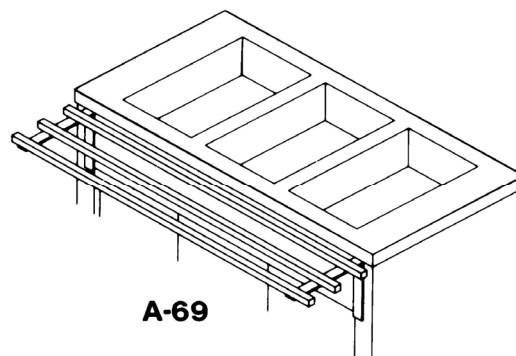

Manifolded Drains			
A-98	Manifolded Drains, base price		643.00
Add, per well		3	440.00

A-73

A-3

A-6

A-69

Accessories for Hot Food Caddys

page 2 of 2

Overshelf		Ship Wt. / Lbs.	Price
A-64	for 2 Well, 26" Wide Model	8	\$ 1,459.00
A-65	for 3 Well, 26" Wide Model	10	1,510.00
A-66	for 4 Well, 26" Wide Model	12	1,566.00
A-63	for 5 Well, 26" Wide Model	14	1,620.00
A-86	for 2 Well, 18" Wide Model	8	1,510.00
A-87	for 3 Well, 18" Wide Model	10	1,704.00