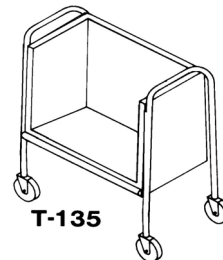

Transfer and Storage Equipment for Dishes, Cups and Saucers

page 1 of 6

Caster brakes (pair) are standard for all heated models.

Dish Caddys - Double Units Storage Both Sides	Length	Ship Wt. / Lbs.	Price
T-150 (without cover)	24 5/8"	66	\$ 2,566.00
T-175 (without cover)	34 5/8"	95	2,671.00
T-160 (with cover)	24 5/8"	72	3,176.00
T-170 (with cover)	34 5/8"	100	3,279.00
TH-160 (with cover, heated)	24 5/8"	87	3,951.00
TH-170 (with cover, heated)	34 5/8"	115	4,187.00
Accessories (Optional Extra)			
ACC-23 3 compartment partition set	24 5/8"	3	312.00
ACC-25 3 compartment partition set	24 5/8"	3	312.00
ACC-33 4 compartment partition set	34 5/8"	3	386.00
ACC-35 4 compartment partition set	34 5/8"	4	386.00
ACC-38 Circular bumpers (4)		4	336.00
ACC-93 SS Doors, per door		10	849.00
Adjustable Partitions - 2 Sets required for twin compartment Caddys			

Dish Caddys - Single Units Storage One Side	Length	Ship Wt. / Lbs.	Price
T-135 (without cover)	24 5/8"	55	1,924.00
T-145 (without cover)	34 5/8"	60	1,986.00
T-130 (with cover)	24 5/8"	59	2,307.00
T-140 (with cover)	34 5/8"	71	2,410.00
TH-130 (with cover, heated)	24 5/8"	66	3,310.00
TH-140 (with cover, heated)	34 5/8"	81	3,414.00
Accessories (Optional Extra)			
ACC-23 3 compartment partition set	24 5/8"	3	312.00
ACC-25 3 compartment partition set	24 5/8"	3	312.00
ACC-33 4 compartment partition set	34 5/8"	3	386.00
ACC-35 4 compartment partition set	34 5/8"	4	386.00
ACC-93 SS Doors, per door		10	849.00