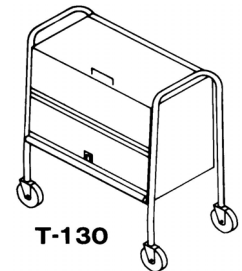

Space Saver Service Shelf Under for Empty Tray Storage of Cups and Saucers	Length	Ship Wt. / Lbs.	Price
T-160-SU Cup and Saucer Caddy	24 5/8"	75	3,629.00
T-170-SU Cup and Saucer Caddy (plastic trays not included)	34 5/8"	105	3,731.00
Add the following for Trays			
PL-1024 Plastic Cup Tray 8 Cup Size		1	102.00
PL-1026 Plastic Cup Tray 12 Cup Size		1	102.00
A full set for twin compartment Caddys consists of 14 trays.			
Plastic trays cannot be used in heated compartments.			
Accessories (Optional Extra)			
ACC-38 Circular bumpers (4)		4	336.00