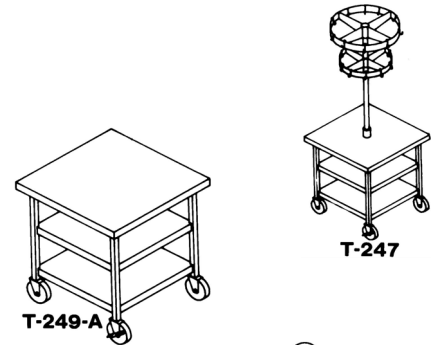

Transfer and Storage Equipment

page 5 of 6

Revolving Pot Rack (Only)	Ship Wt. / Lbs.	Price
T-247-P Pot rack	50	$ 2,274.00

Utensil Caddy		
T-247 Caddy for utensils with revolving pot rack	140	4,924.00

Kitchen Caddy		
T-249-A Kitchen Caddy	229	2,881.00
Upon request, this model is available on legs instead of casters at the same price.		

Rack Caddy for Cups, Bowls and Glasses		
T-50 Rack Caddy	43	1,320.00
Accessories (Optional Extra)		
ACC-38 Circular bumpers (4)	4	336.00

Bussing Caddy		
T-209 Bussing Caddy, including all accessories listed in catalog	97	2,379.00
T-214 Bussing Caddy	107	4,027.00
Accessories (Optional Extra)		
ACC-38 Circular bumpers (4)	4	336.00
PL-1520 Plastic dish box	2	101.00

Cashier Caddys		
T-251-L Tray Slide on left	143	7,133.00
T-251-R Tray Slide on right	143	7,133.00
T-251-L-R Tray Slide on both sides	168	8,409.00
T-256-L Tray Slide on left	143	6,949.00
T-256-R Tray Slide on right	143	6,949.00
T-256-L-R Tray Slide on both sides	168	8,230.00

Condiment Caddys		
T-330 Condiment Caddy, mobile	100	5,729.00
T-331 Condiment Caddy, table model	20	3,124.00
Both models include 6 plastic condiment jars		
Accessories (Optional Extra)		
ACC-36 Napkin dispenser (each)	1	157.00
ACC-37 Auxiliary fold away shelf	23	570.00
ACC-38 Circular bumpers (4)	4	336.00
ACC-39 Ladle (each)	1	71.00
ACC-40 Nameplate (each)	1	57.00