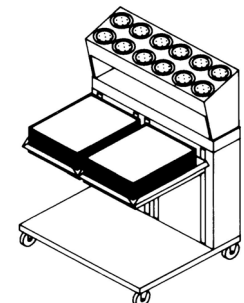

CM-1814-2CS

Accessories (Optional Extra)			
ACC-41	Caster brakes 4" and 5" (pair)	9	86.00
ACC-49	Cutlery Cylinders, plastic, perforated	1	47.00
ACC-50	Full perimeter bumper	6	610.00
ACC-52	Replacement corner bumpers (4)	1	218.00
ACC-63	5" casters in lieu of 4"	2	189.00