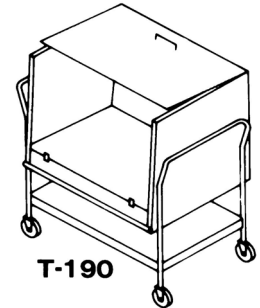

Transfer and Storage Equipment

page 2 of 6

Caster brakes (pair) are standard for all heated models.

Multi-Purpose Caddy		Ship Wt. / Lbs.	Price
T-190	enclosed type, folding covers, unheated	152	$ 5,097.00
TH-190	enclosed type, folding covers, heated	172	5,677.00
T-195	Open type without covers	140	4,541.00
Accessories (Optional Extra)			
ACC-38	Circular bumpers (4)	4	336.00
	SS cover in lieu of plastic, per cover		764.00