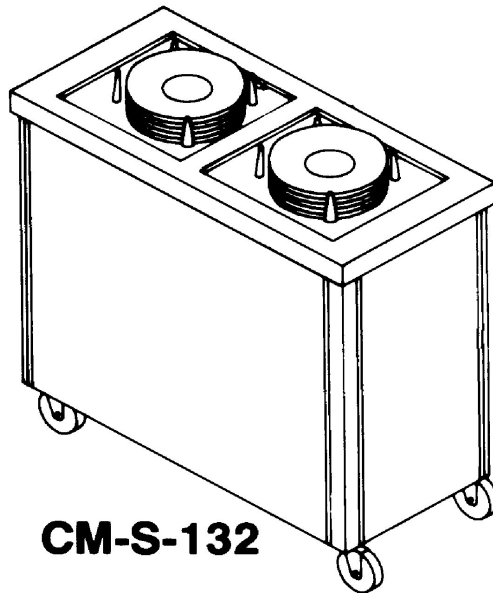

CADDY MAGIC™ Self-Leveling Dispensers
Oval Style Platter Dispensers

Caster brakes (pair) are standard for all heated models.

Cabinet Style Heated		Max. Oval Platter	Ship Wt. / Lbs.	Price
CM-S-132-H	Two Dispensers	10 1/2" x 13"	95	$ 11,300.00
CM-S-133-H	Three Dispensers	10 1/2" x 13"	140	14,038.00

Cabinet Style Unheated				
CM-S-132	Two Dispensers	10 1/2" x 13"	80	8,543.00
CM-S-133	Three Dispensers	10 1/2" x 13"	125	9,758.00

Accessories (Optional Extra)				
ACC-41	Caster brakes 4" and 5" (pair)		9	86.00
ACC-50	Full perimeter bumper		6	610.00
ACC-52	Replacement corner bumpers (4)		1	218.00
ACC-63	5" casters in lieu of 4" poly		2	189.00

Drop In Style Unheated				
CM-D-1013		10 1/2" x 13"	25	1,881.00

CM-S-132