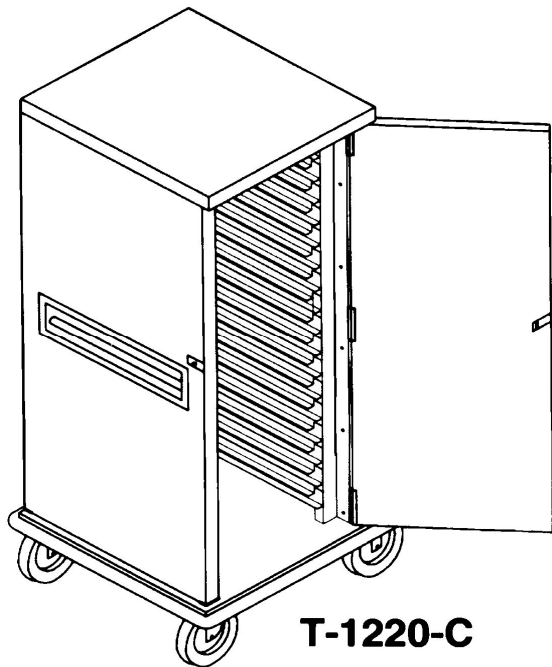

Transfer and Storage Equipment for Correctional Institutions

Utility Caddy	Ship Wt. / Lbs.	Price
T-202-C Two Shelf, Open Type	230	Consult Factory

Pan Transport Cabinet	Ship Wt. / Lbs.	Price
T-1220-C Capacity, 36 pans	500	Consult Factory

Vertical Tray Drying Rack	Ship Wt. / Lbs.	Price
T-1310-C Capacity, 112 trays	350	Consult Factory

T-1220-C