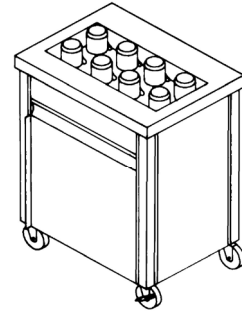

CADDY MAGIC™ Self-Leveling Dispensers Rack Dispensers

Caster brakes (pair) are standard for all heated models.

Cabinet Style - Unheated All Purpose	Size	Ship Wt. / Lbs.	Price
CM-1020 (without door)	10" x 20"	95	$ 4,407.00
CM-1020-D (with door)	10" x 20"	97	5,168.00
CM-2020 (without door)	20" x 20"	120	4,407.00
CM-2020-D (with door)	20" x 20"	145	5,168.00
CM-2620 (without door, with 2 Saucer Dispensers)	20" x 20"	145	5,851.00
CM-2620-D (with door with 2 Saucer Dispensers)	20" x 20"	147	6,534.00
Accessories (Optional Extra)			
ACC-41 Caster brakes 4" and 5" (pair)		9	86.00
ACC-50 Full perimeter bumper		6	610.00
ACC-52 Replacement corner bumpers (4)		1	218.00
ACC-63 5" casters in lieu of 4"		2	189.00

CM-1020-D