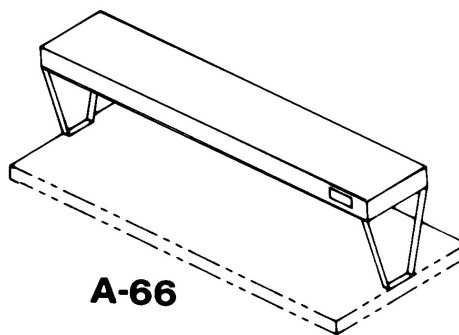

Accessories for Cold Food Caddys

Workshelf	Ship Wt. / Lbs.	Price
A-72 for 2 Well, 26" Wide Model	9	$ 1,240.00
A-73 for 3 Well, 26" Wide Model	12	1,288.00
A-74 for 4 Well, 26" Wide Model	15	1,334.00
A-71 for 5 Well, 26" Wide Model	18	1,379.00
A-90 for 2 Well, 18" Wide Model	9	1,288.00
A-91 for 3 Well, 18" Wide Model	12	1,354.00

Push Handle		
A-15 for 26" Wide Unit	3	499.00
A-16 for 18" Wide Unit	2	499.00

Undershelf		
A-92 for 2 Well, 26" Wide Model	9	1,069.00
A-93 for 3 Well, 26" Wide Model	12	1,202.00
A-94 for 4 Well, 26" Wide Model	15	1,334.00
A-97 for 5 Well, 26" Wide Model	18	1,467.00
A-95 for 2 Well, 18" Wide Model	9	1,079.00
A-96 for 3 Well, 18" Wide Model	12	1,211.00

Overshelf		
A-64 for 2 Well, 26" Wide Model	8	1,459.00
A-65 for 3 Well, 26" Wide Model	10	1,510.00
A-66 for 4 Well, 26" Wide Model	12	1,566.00
A-63 for 5 Well, 26" Wide Model	14	1,620.00
A-86 for 2 Well, 18" Wide Model	8	1,510.00
A-87 for 3 Well, 18" Wide Model	10	1,704.00

Sneeze Protector (includes Overshelf)		
A-60 for 2 Well, 26" Wide Model	10	2,898.00
A-61 for 3 Well, 26" Wide Model	13	3,013.00
A-62 for 4 Well, 26" Wide Model	16	3,127.00
A-83 for 5 Well, 26" Wide Model	19	3,242.00
A-84 for 2 Well, 18" Wide Model	12	3,013.00
A-85 for 3 Well, 18" Wide Model	13	3,398.00

Accessories (Optional Extra)		

A-66