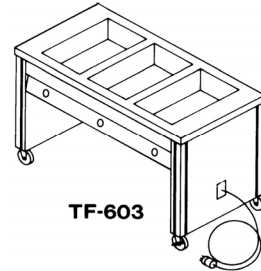

Tray Makeup Equipment Hot Food Caddys

Open Type	Ship Wt. / Lbs.	Price
TF-602 Hot Food Caddy, 2 Well	230	$ 7,978.00
TF-603 Hot Food Caddy, 3 Well	348	9,920.00
TF-604 Hot Food Caddy, 4 Well	385	11,860.00
TF-605 Hot Food Caddy, 5 Well	422	13,805.00
TF-606 Hot Food Caddy, 6 Well	459	15,747.00

TF-603

Open Type Slim Line		
TF-612 Hot Food Caddy, 2 Well	262	8,519.00
TF-613 Hot Food Caddy, 3 Well	348	10,462.00
TF-614 Hot Food Caddy, 4 Well	434	12,406.00